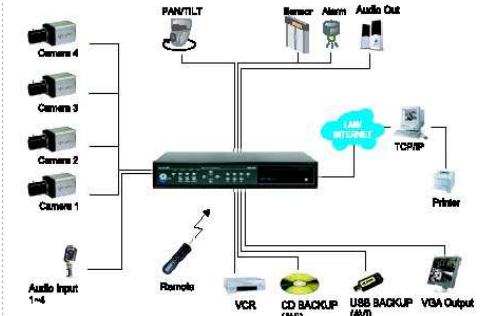

- **325904 TeleEye RN2816 16-Channel DVR with built-in CD write**
  * 16 video & alarm input models* Resolution up to 720x288 / 720x240 pixels* Video compression: MPEG-4* Recording rate up to 200/240fps* Manual, alarm, motion recording* Removable hard drive design* Built-in CD writer for video extraction* Fast & easy search for recorded video* IR Remote control* Telemetry control*Security lock & password protect* Picture in Picture* Dimension : 440mm (W) x 92mm(H) x 400mm (D) * Weight:7.5kg .....US$902.30
- **325905 TeleEye RN684 4-Channel DVR with built-in CD write (4 video & alarm input models) .....US$496.80**
- **325906 TeleEye RN6816 16-Channel DVR with built-in CD write (16 video & alarm input models) .....US$902.30**
  * Resolution up to 720x576 / 720x480 pixels* Video compression: MPEG-4* Recording rate up to 100/120fps * Simultaneous recording, playback & network operation* Main monitor & call monitor output* VGA output (optional)* Support TCP/IP, DHCP & DDNS network* Support up to 2 internal hard drives* Built-in CD writer & USB interface for video extraction* Schedule, alarm, motion detection & remote recording* Fast & easy search for recorded video* Accessible through web browser* Telemetry control* Administrator & access control* DIMENSION : 440mm (W) x 50mm(H) x 340mm

- **326623 TeleEye DF183 1/3"CCD IR Colour Dome Camera**
  *Pick Up Device : 1/3" interline transfer CCD*Horizontal Resolution :380 TVL*Lens :3.6mm*View Angle (Horizontal) : 68°IR LED / Effective Range: 22 IR LEDs / 15-20m*Min. Illumination : 0.1 Lux / F1.2 (IR OFF), 0.0 Lux (IR ON) *Electronic Shutter : 1/50 (1/60) sec to 1/100,000 sec*S/N Ratio : More than 48dB (AGC off) *White Balance: Auto*Video Output : 1.0Vp-p, 75W*Auto Gain Control : On / Off switchable*Power Source : DC 12V / 160mA (IR OFF), 340mA (IR ON) *Operating Temperature: -20ºC ~ +50ºC *Humidity : < 90%*Net Weight (g) : 250 * .....US$107.80
- **326624 TeleEye 12V AC Adaptor for DF183 .....US$77.00**
- **325907 MC MDAR-M04R 4 Channel DVR with built-in CD write w/16GB HDD**
  * Triplex* Compression : MPEG4* Video Input : 4ch (NTSC/PAL)* Video Output : 1ch(BNC), S-Video, Support(BNC) 4 Loop-through, VGA* Display Speed : 120/100 fps* Recording Speed : 120/100 fps* Audio Input / Output : 4ch / 1ch* Sensor / Alarm : 4 Input / 1 Output* PTZ/Preset Control : RS-485* AVI Backup : USB, CD-RW* Network : TCP/IP, PPP, DHCP, DDNS, Firmware Update* Dimension : 436(W) x 66(H) x 361(D)mm .....US$705.40