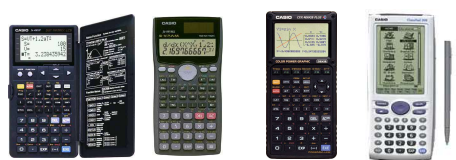

FX-4800P FX-991MS CFX9850GC ClassPad 300

313474 Casio FX-4800P Scientific Calculator
* Mantissa+exponent digits :10+2 * Internal operation digits :12 * Fraction Calculation * * Program memory(bytes): 4,500 * Power Supply :CR2032x1 * Dimensions(HxWxD):Folded-15x81.5x157mm * Weight : 133g .....US$52.00

313477 Casio FX-991MS Scientific Calculator
* 10+2 Digits * Multi Replay Function * Equation Calculations, Differential Calculations, Matrix Calculations * 2 Line Display * Combination & Permutation * 9 Variable Memories .....US$16.30

323267 Casio CFX9850GC Plus Graphic Calculator
* 10+2 Digits * Dot matrix display * 28 memory * Fraction calculation * Statistical calculation * 3-color display financial. function * Program memory(bytes): 28K .....US$88.00

315078 Casio ClassPad 300 Graphing Calculator
* 160 x 240 dot LCD screen * Pen touch operation * Built-in Memory: Flash ROM (500KB user area, 4MB add-in area) * Dimensions:84.0 (W) x 199.5 (D) x 27.5 (H) mm (approx.) * Weight:280.0g US$151.40